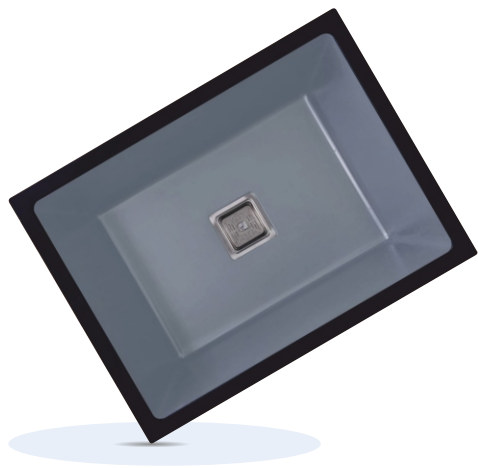

DUAL COLOUR KITCHEN SINK