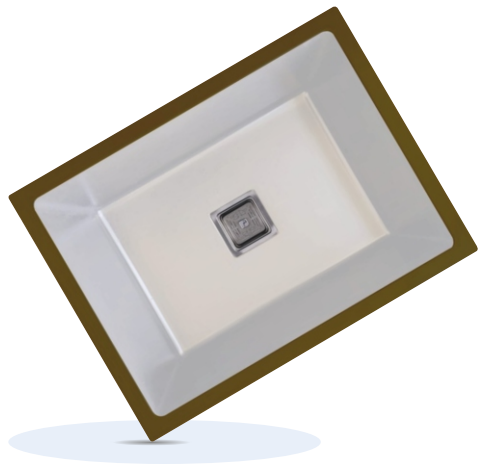

DUAL COLOUR KITCHEN SINK